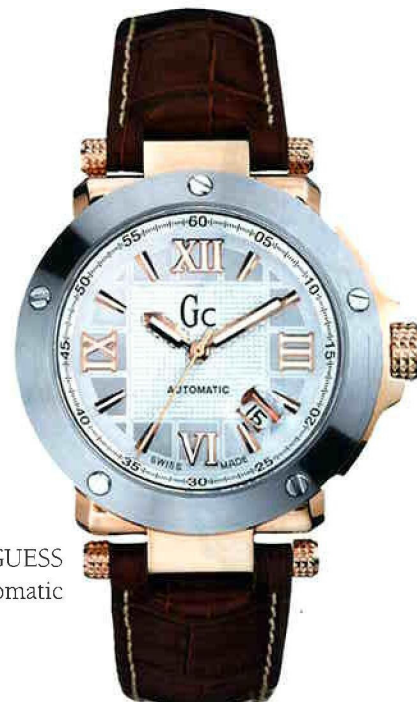

HUGO BOSS  
Orange HO-143

GC GUESS  
SE-1 Automatic

ANONIMO  
D-Date II Opera Meccana

HIGHSTREET  
Skeleton watch  
HS-1008

PORSCHE DESIGN  
Limited Edition  
Chronographe PTC.

CHRONOGRAPHE SUISSE  
Mangusta Supermeccanica  
Sottomarino (MSSO)  
PG 26106 BB

BAUME & MERCIER  
Riviera XXL magnum